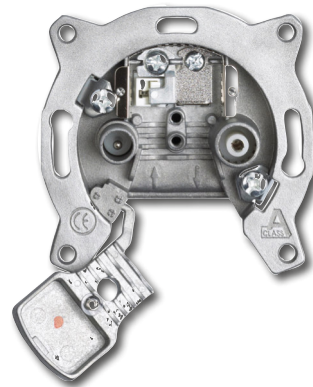

## HIGH-Q WALL OUTLETS UNIVERSAL SUPER BROADBAND

- Super-Broadband-walloutlet for CATV and SAT-IF
- Wide band frequency transmission at both outputs
- Suitable for various applications
- Packing: 10 pcs package

Type	Frequency range	BE 0424	BD 1024
Item No.	10pcs-package	10161242	10161241
Description		Terminal	Loop through
<b>Attenuation</b>			
TV OUT (IEC-male)	dB	5-2200 MHz	4.0 - 5.5
FM OUT (IEC-female)	dB	5-2200 MHz	4.0 - 5.5
Trunkline OUT	dB	5-2200 MHz	–
<b>Isolation</b>			
between outputs	dB	OUT <-> TV	–
between outputs	dB	OUT <-> RF	–
DC pass at TV port		TV (SAT)	13 / 18 V, 22 kHz
Weight	kg	0.1	0.1