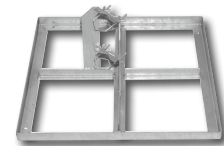

### ROOF BRACKETS

- For attaching antennas up to  $\varnothing$  1.0 m
- Material: steel, hot dip galvanized
- High stability
- Flexible setting

Type		DSP 90	DSP 130
Item No.		57000751	57000752
Rafter distance up to	m	0.9	0.9
Length	m	0.9	1.3
Tube $\varnothing$	mm	48.0	48.0
Weight	kg	ca. 5.4	ca. 6.5
For antennas up to $\varnothing$	m	1.0	1.0

### TERRACE RACKS

- For attaching antenna masts
- Material: steel, hot dip galvanized

Type		BST 43
Item No.		57000748
For tubes up to	mm	60
For antennas up to $\varnothing$	m	1.0
Weight	kg	11
Fixing		4 stone stabs 30 x 30 cm