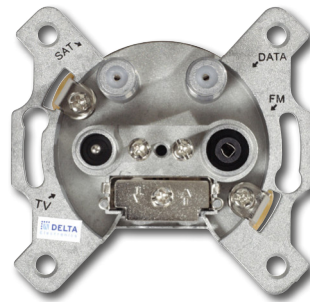

SAT-DATA MULTIMEDIA WALL OUTLETS

Universal single- and loop through wall outlets

Applicable in SAT-IF- and HFC-hybrid networks.

- Outlets for SAT, DATA, FM, TV to connect a cable modem, SAT-STB, TV-Sets and Radio
- High isolation between DATA, SAT and TV
- DC-Pass for LNB power supply or multiswitch control
- Including cover plate and frame

Type	Frequency range	BDM 2410-85	BDM 2415-85	BDM 2419-85
Item No.	1pcs-package	57000947	57000948	57000949
Description		Loop through	Loop through	Loop through
Attenuation				
FM OUT	dB 85-862 MHz	10	14	19
TV OUT	dB 85-2200 MHz	10	14	19
DATA OUT	dB 5-862 MHz	10	14	19
SAT OUT	dB 950-2200 MHz	10	14	19
Trunkline OUT	dB 5-1750 MHz	6.5	5.0	6.0
Trunkline OUT	dB 1750-2400MHz	8.0	7.0	6.5
Isolation				
SAT <-> TV/RF	dB 950-2400 / 85-862 MHz	20	20	20
DATA <-> TV/FM	dB 5-65 / 85-862 MHz	65 / 22	65 / 22	65 / 22
OUT <-> SAT/TV	dB	22	22	22
DC pass	SAT DC Pass (18V/1A)	13 / 18V, 22kHz	13 / 18V, 22kHz	13 / 18V, 22kHz

* only BDM 24xx-85