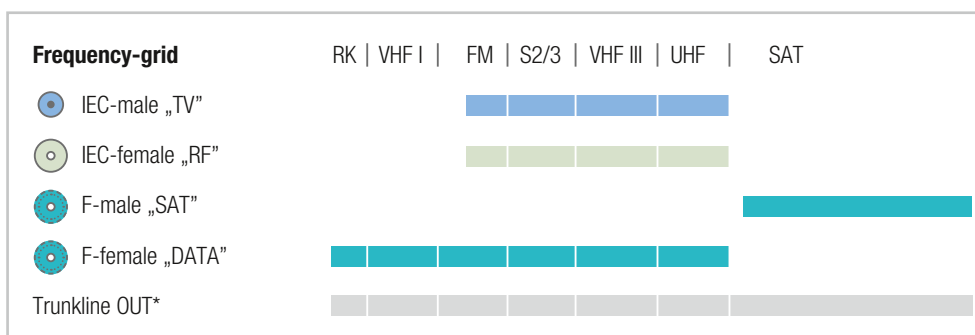

SAT-DATA MULTIMEDIA WALL OUTLETS

Universal single- and loop through wall outlets

Applicable in SAT-IF- and HFC-hybrid networks.

- Outlets for SAT, DATA, FM, TV to connect a cable modem, SAT-STB, TV-Sets and Radio
- High isolation between DATA, SAT and TV
- DC-Pass for LNB power supply or multiswitch control
- Including cover plate and frame

Type	Frequency range	BDM 2410-85	BDM 2415-85	BDM 2419-85
Item No.	1pcs-package	57000947	57000948	57000949
Description		Loop through	Loop through	Loop through
Attenuation				
FM OUT	dB 85-862 MHz	10	14	19
TV OUT	dB 85-2200 MHz	10	14	19
DATA OUT	dB 5-862 MHz	10	14	19
SAT OUT	dB 950-2200 MHz	10	14	19
Trunkline OUT	dB 5-1750 MHz	6.5	5.0	6.0
Trunkline OUT	dB 1750-2400MHz	8.0	7.0	6.5
Isolation				
SAT <-> TV/RF	dB 950-2400 / 85-862 MHz	20	20	20
DATA <-> TV/FM	dB 5-65 / 85-862 MHz	65 / 22	65 / 22	65 / 22
OUT <-> SAT/TV	dB	22	22	22
DC pass	SAT DC Pass (18V/1A)	13 / 18V, 22kHz	13 / 18V, 22kHz	13 / 18V, 22kHz