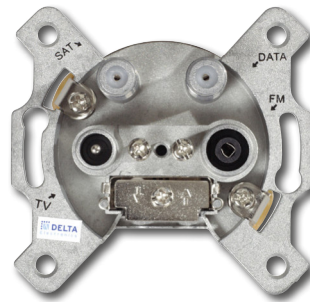

### Universal single- and loop through wall outlets

Applicable in SAT-IF- and HFC-hybrid networks.

- Outlets for SAT, DATA, FM, TV to connect a cable modem, SAT-STB, TV-Sets and Radio
- High isolation between DATA, SAT and TV
- DC-Pass for LNB power supply or multiswitch control
- Including cover plate and frame

Type	Frequency range	BDM 2410-85	BDM 2415-85	BDM 2419-85
Item No.	1pcs-package	57000947	57000948	57000949
<b>Description</b>		<b>Loop through</b>	<b>Loop through</b>	<b>Loop through</b>
<b>Attenuation</b>				
FM OUT	dB 85-862 MHz	10	14	19
TV OUT	dB 85-2200 MHz	10	14	19
DATA OUT	dB 5-862 MHz	10	14	19
SAT OUT	dB 950-2200 MHz	10	14	19
Trunkline OUT	dB 5-1750 MHz	6.5	5.0	6.0
Trunkline OUT	dB 1750-2400MHz	8.0	7.0	6.5
<b>Isolation</b>				
SAT <-> TV/RF	dB 950-2400 / 85-862 MHz	20	20	20
DATA <-> TV/FM	dB 5-65 / 85-862 MHz	65 / 22	65 / 22	65 / 22
OUT <-> SAT/TV	dB	22	22	22
DC pass	SAT DC Pass (18V/1A)	13 / 18V, 22kHz	13 / 18V, 22kHz	13 / 18V, 22kHz

\* only BDM 24xx-85