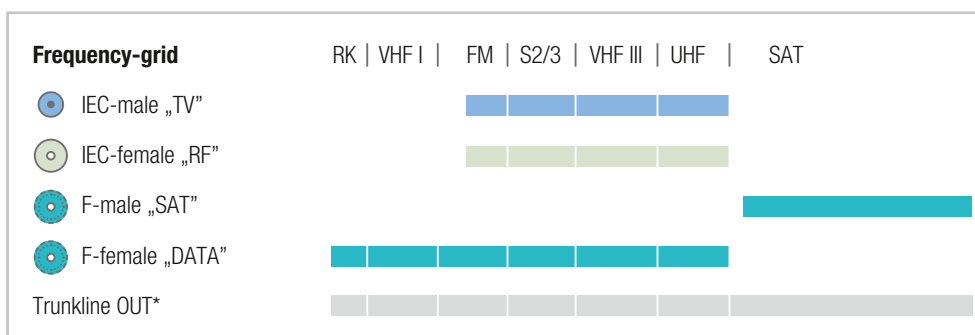

Type	Frequency range	BDM 2410-85	BDM 2415-85	BDM 2419-85
Item No.	1pcs-package	57000947	57000948	57000949
Description		Loop through	Loop through	Loop through
Attenuation				
FM OUT	dB 85-862 MHz	10	14	19
TV OUT	dB 85-2200 MHz	10	14	19
DATA OUT	dB 5-862 MHz	10	14	19
SAT OUT	dB 950-2200 MHz	10	14	19
Trunkline OUT	dB 5-1750 MHz	6.5	5.0	6.0
Trunkline OUT	dB 1750-2400MHz	8.0	7.0	6.5
Isolation				
SAT <-> TV/RF	dB 950-2400 / 85-862 MHz	20	20	20
DATA <-> TV/FM	dB 5-65 / 85-862 MHz	65 / 22	65 / 22	65 / 22
OUT <-> SAT/TV	dB	22	22	22
DC pass	SAT DC Pass (18V/1A)	13 / 18V, 22kHz	13 / 18V, 22kHz	13 / 18V, 22kHz