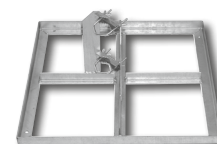

### ROOF BRACKETS

- For attaching antennas up to Ø 1.0 m
- Material: steel, hot dip galvanized
- High stability
- Flexible setting

Type		DSP 90	DSP 130
Item No.		57000751	57000752
Rafter distance up to	m	0.9	0.9
Length	m	0.9	1.3
Tube Ø	mm	48	48
Weight	kg	ca. 5.4	ca. 6.5
For antennas up to Ø	m	1.0	1.0

## TERRACE RACKS

- For attaching antenna masts
- Material: steel, hot dip galvanized

Type		BST 43
Item No.		57000748
For tubes up to	mm	60
For antennas up to Ø	m	1.0
Weight	kg	11
Fixing		4 stone stabs 30 x 30 cm